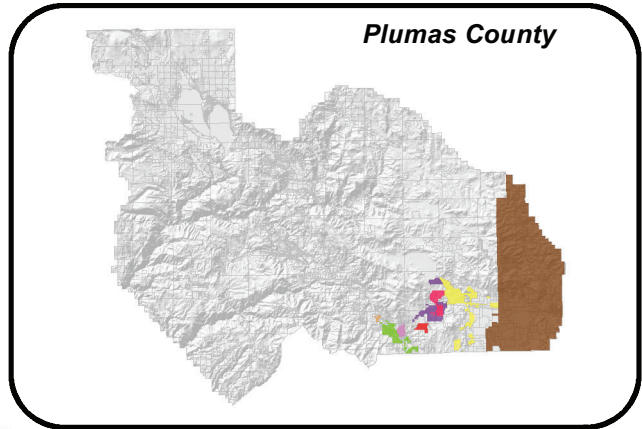

Eastern Plumas Fire Service Providers

Range 11 East | Range 12 East | Range 13 East | Range 14 East | Range 15 East | Range 16 East | Range 17 East

Township 28 North
Township 27 North
Township 26 North
Township 25 North
Township 24 North
Township 23 North
Township 22 North

Lassen County

Legend	Fire Stations	Beckworth FPD	Beckworth (SOI)	Graeagle FPD	Graeagle (SOI)
	PlumasParcels	C-Road CSD	C-Road (SOI)	Plumas Eureka CSD	Plumas Eureka (SOI)
	South Lassen Parcels	Eastern Plumas Rural FPD	Eastern Plumas Rural (SOI)	City of Portola	City of Portola (SOI)
	Sectional Grid	Gold Mountain CSD	Gold Mountain (SOI)	Sierra Valley FPD	Sierra Valley (SOI)
	Water Bodies			Sierra Valley FPD Out of County Service Area	

Source: Plumas LAFCo Map Created 5/10/2018