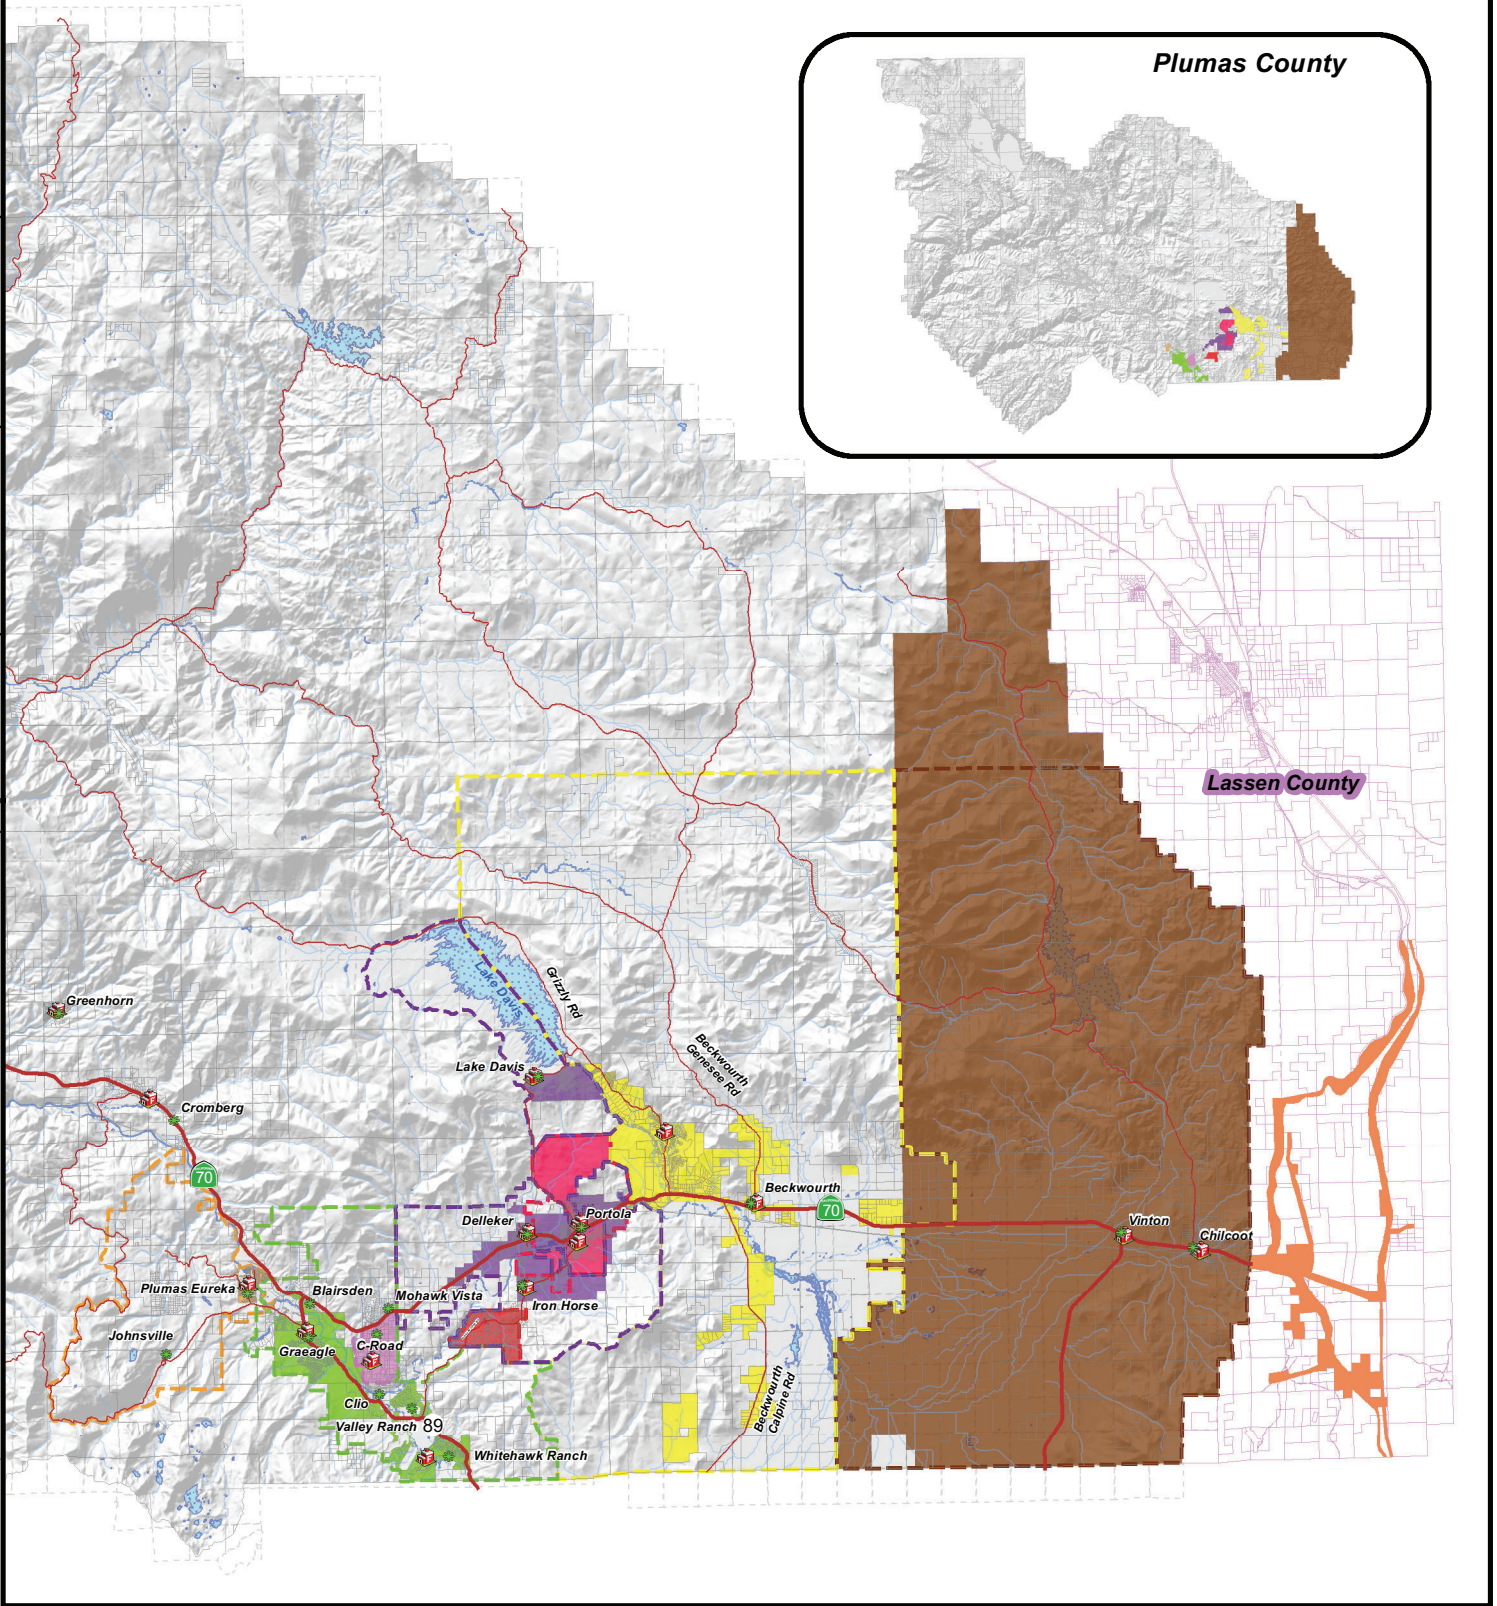

Eastern Plumas Fire Service Providers

Range 11 East | Range 12 East | Range 13 East | Range 14 East | Range 15 East | Range 16 East | Range 17 East

Township 28 North
Township 27 North
Township 26 North
Township 25 North
Township 24 North
Township 23 North
Township 22 North

Lassen County

Legend	Fire Stations	Beckworth FPD	Beckworth (SOI)	Graeagle FPD	Graeagle (SOI)
	PlumasParcels	C-Road CSD	C-Road (SOI)	Plumas Eureka CSD	Plumas Eureka (SOI)
	South Lassen Parcels	Eastern Plumas Rural FPD	Eastern Plumas Rural (SOI)	City of Portola	City of Portola (SOI)
	Sectional Grid	Gold Mountain CSD	Gold Mountain (SOI)	Sierra Valley FPD	Sierra Valley (SOI)
	Water Bodies			Sierra Valley FPD Out of County Service Area	

Source: Plumas LAFCo Map Created 5/10/2018